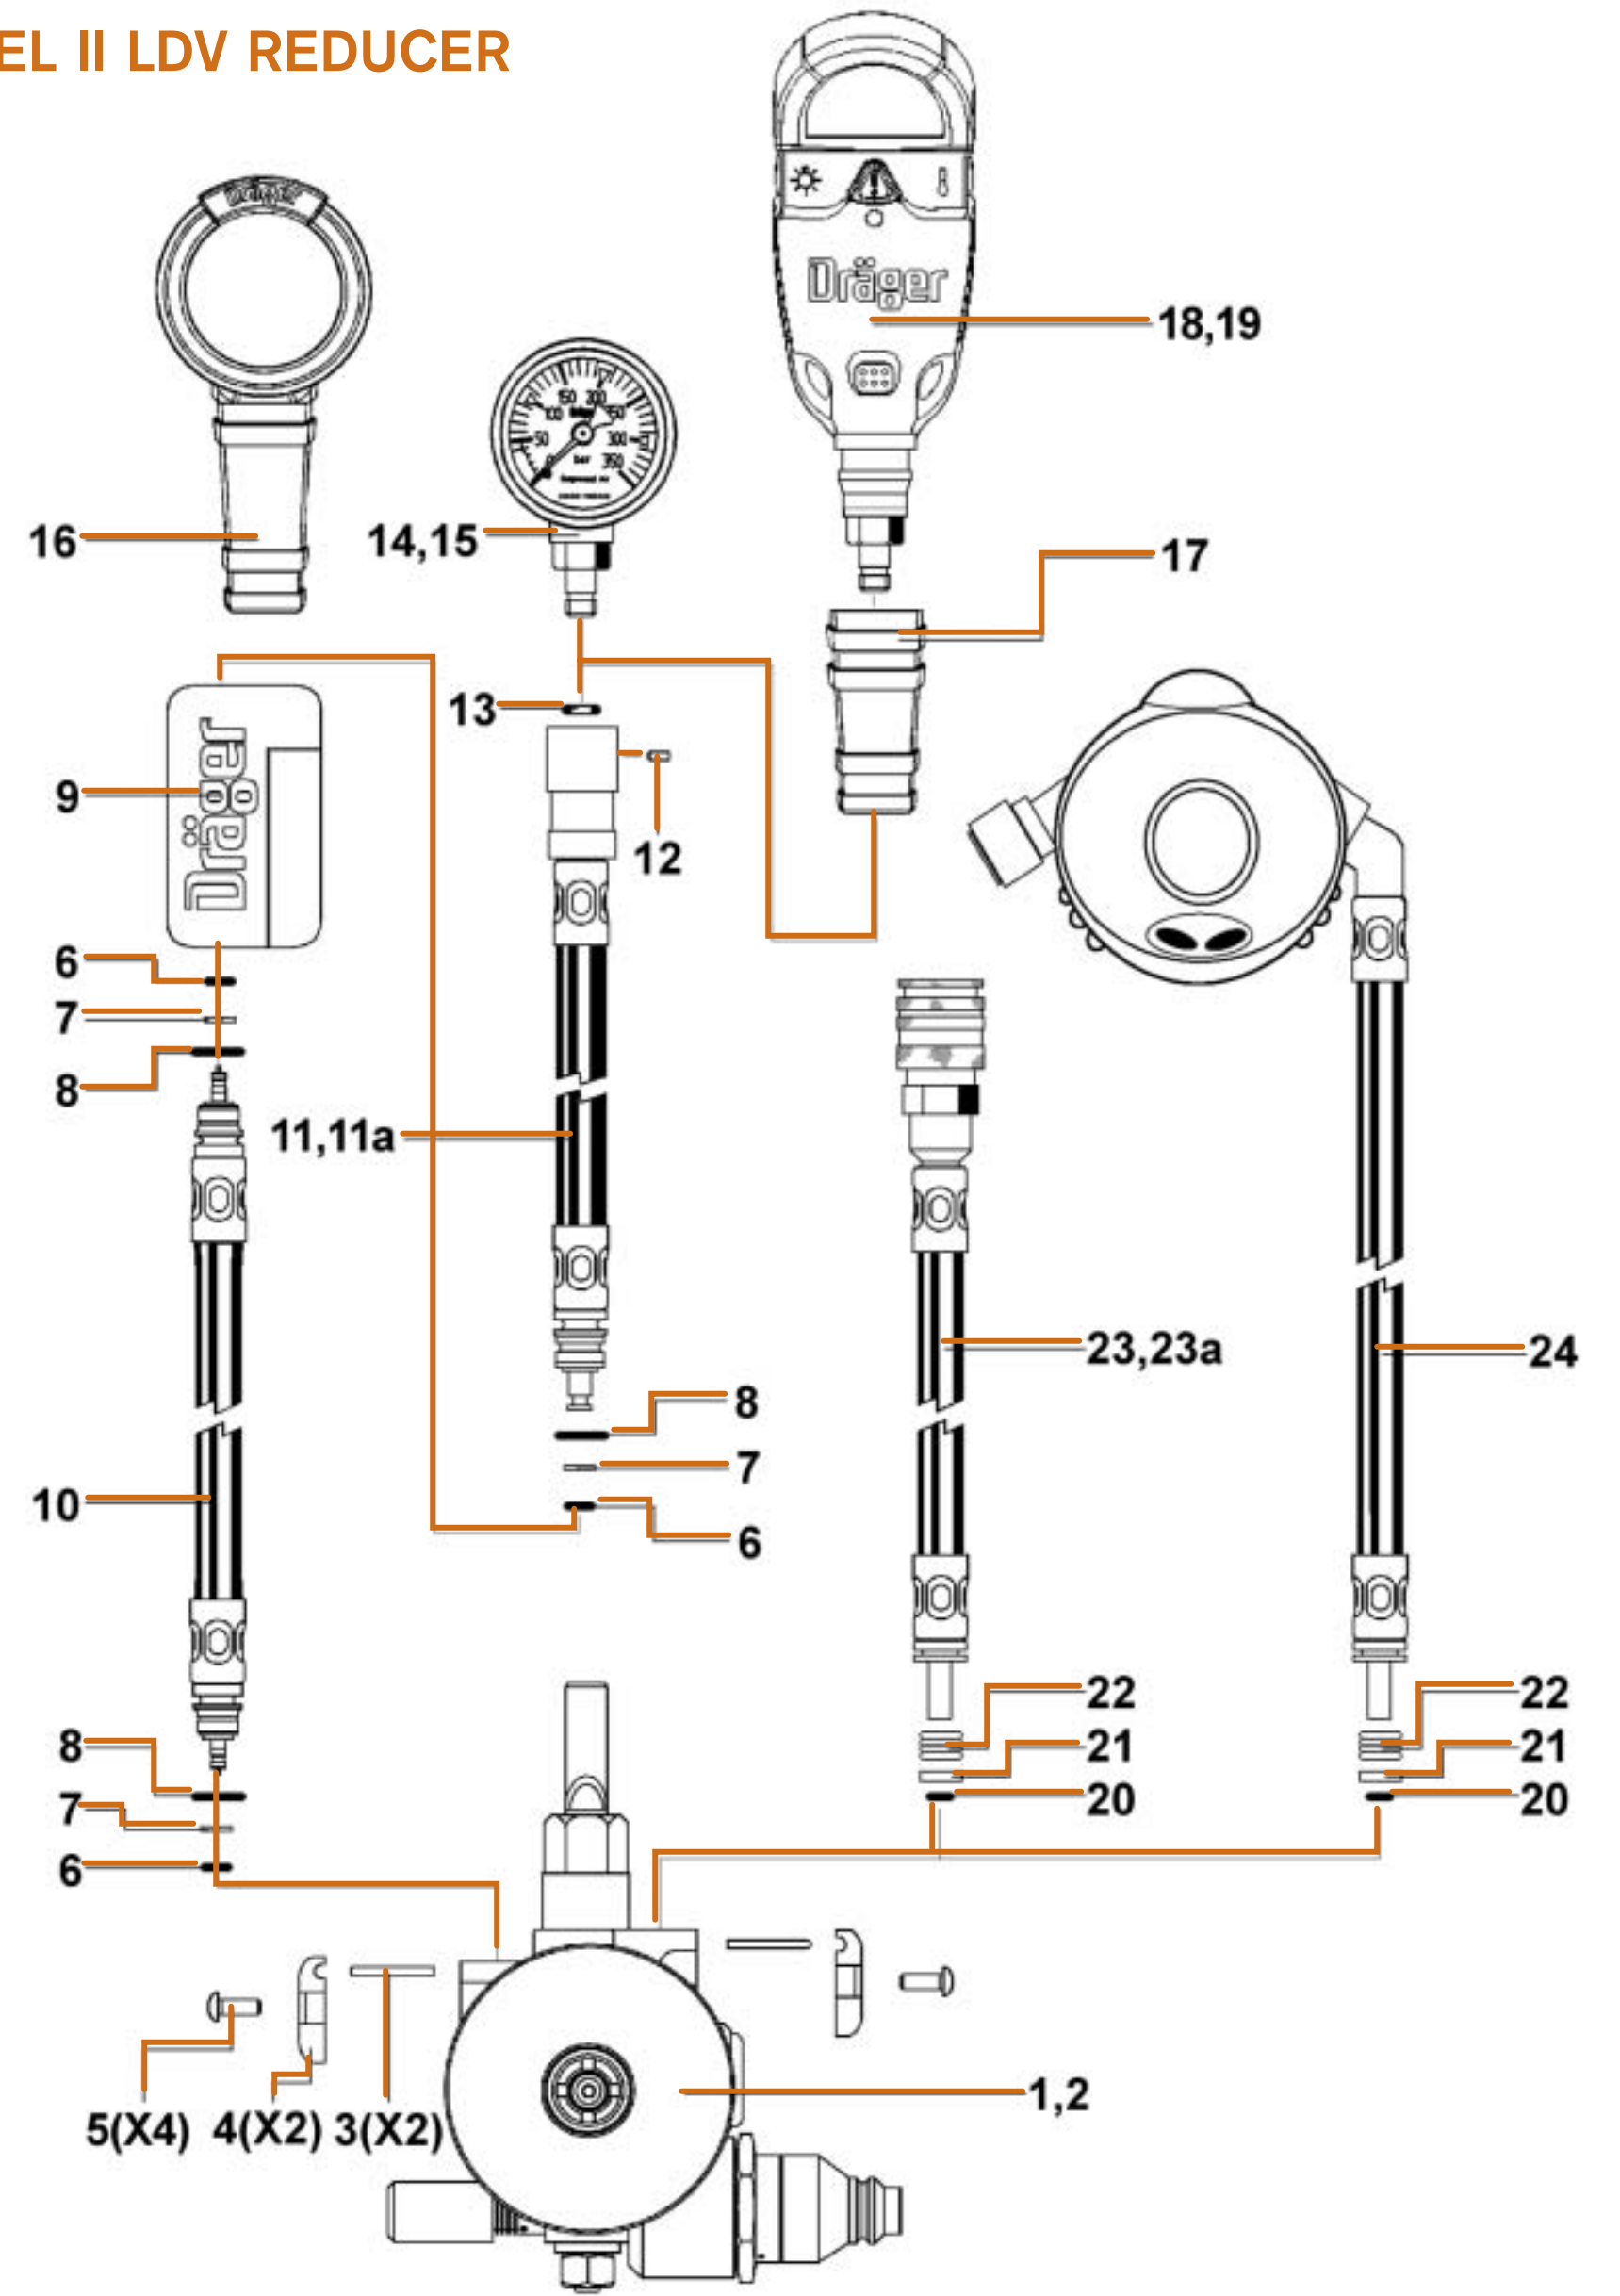

AirBoss® Evolution Plus

Series SCBA

Parts Layout

(NFPA 1981-2002 EDITION)

PANORAMA NOVA MASK

PRISM

SENTINEL II LDV REDUCER

AIRBOSS® BACKPLATE

CBRN LDV FLOW

CBRN LDV PLUS