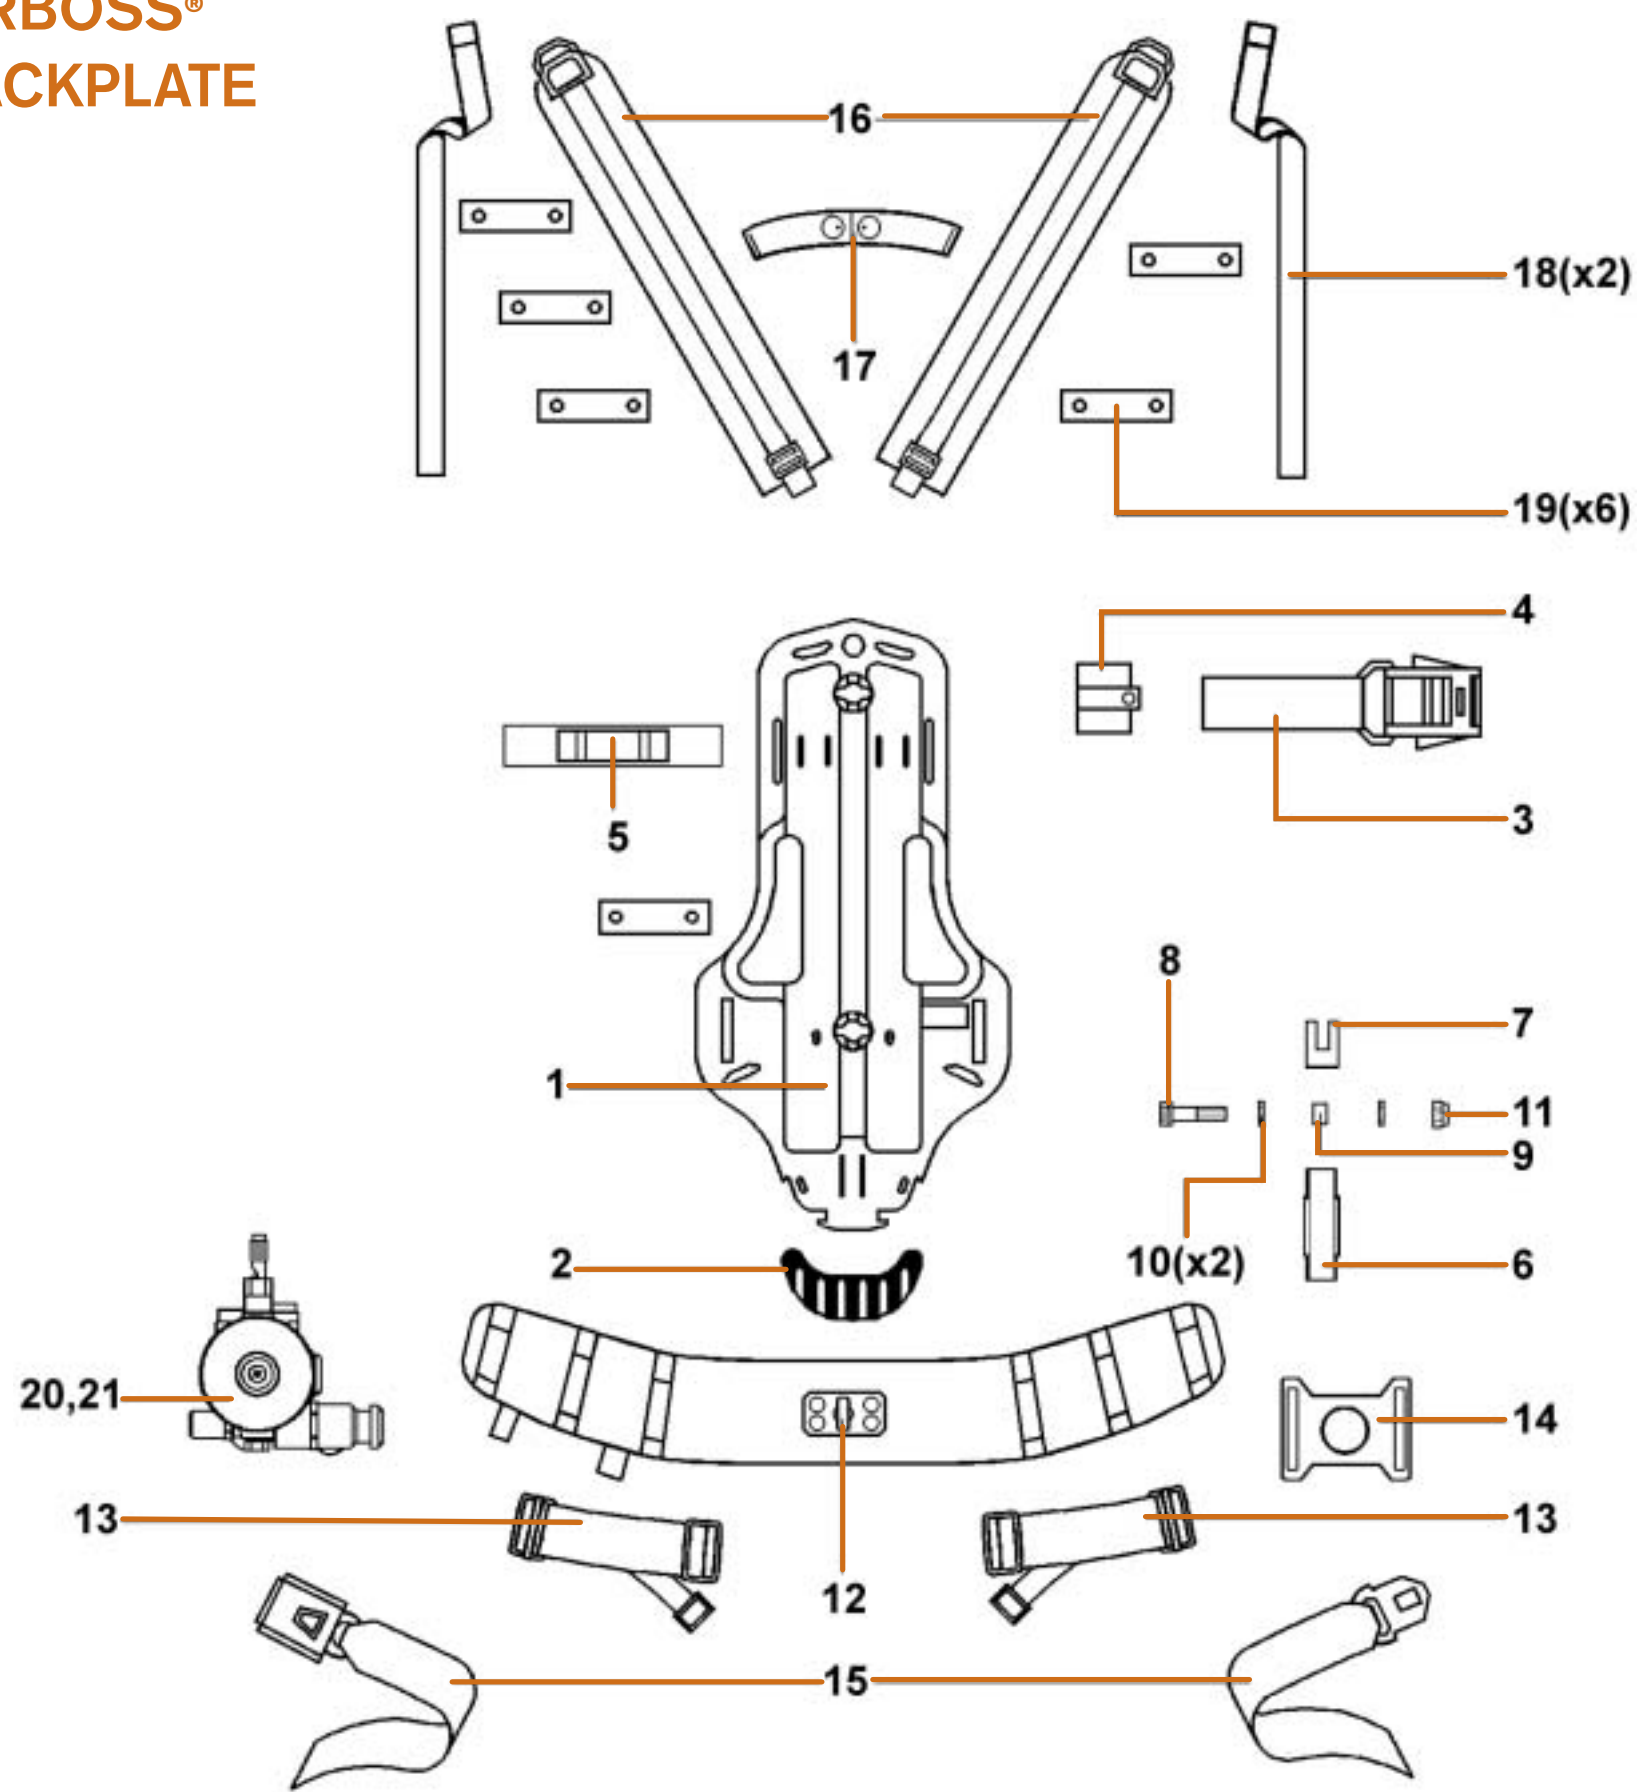

AirBoss® Evolution Plus

Series SCBA

Parts Layout

(NFPA 1981-2002 EDITION)

PANORAMA NOVA MASK

PRISM

SENTINEL II LDV REDUCER

AIRBOSS® BACKPLATE

CBRN LDV FLOW

CBRN LDV PLUS